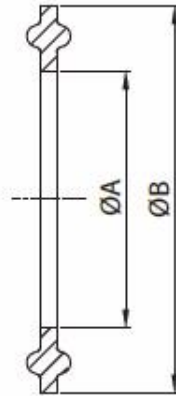

TriClover Clamp Seal

SIZE	ØA	ØB
1/2"	9.9	21.8
3/4"	16.3	21.8
A37	15.5	33
1"	22.7	50
1.25"	29.5	50.5
1.5"	35.9	50
2"	48.6	63.5
2.5"	61.3	76.2
3"	74	88.9
3.5"	86	97
4"	98.6	118
4.5"	110.5	122
5"	134.7	146
6"	147.8	165
8"	196.6	216