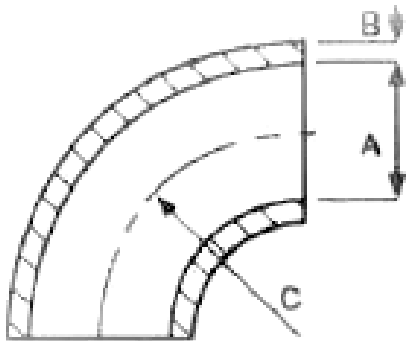

Metric 90 Degree Elbow – Short Radius

SIZE	A (mm)	B (mm)	C (mm)
28mm	25	1.5	37
43mm	40	1.5	60
44mm	40	2.0	60
54mm	50	2.0	75
84mm	80	2.0	120
104mm	100	2.0	150
129mm	125	2.0	188
154mm	150	2.0	225