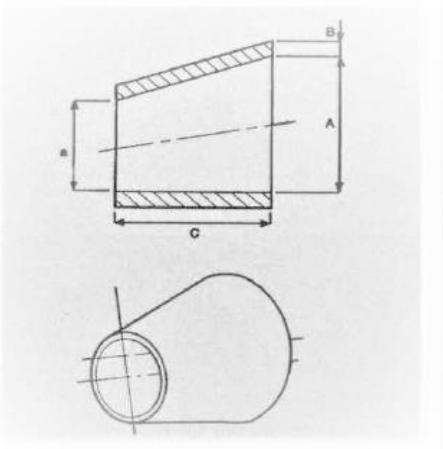

Metric Eccentric Reducer

SIZE	A (mm)	a (mm)	B (mm)	C (mm)
44mm x 29mm	40	25	2.0	45
54mm x 29mm	50	25	2.0	75
54mm x 44mm	50	40	2.0	30
79mm x 44mm	75	40	2.0	105
79mm x 54mm	75	50	2.0	75
84mm x 44mm	80	40	2.0	120
84mm x 54mm	80	50	2.0	90
104mm x 54mm	100	50	2.0	150

Metric Eccentric Reducer

SIZE	A (mm)	a (mm)	B (mm)	C (mm)
104mm x 79mm	100	79	2.0	75
104mm x 84mm	100	80	2.0	60
129mm x 84mm	125	80	2.0	135
129mm x 104mm	125	100	2.0	75
154mm x 84mm	150	80	2.0	210
154mm x 104mm	150	100	2.0	150
154mm x 129mm	150	125	2.0	75

Metric Eccentric Reducer

SIZE	A (mm)	a (mm)	B (mm)	C (mm)
204mm x 104mm	200	100	2.0	300
204mm x 129mm	200	125	2.0	225
204mm x 154mm	200	150	2.0	150
254mm x 154mm	250	150	2.0	300
254mm x 204mm	250	200	2.0	150