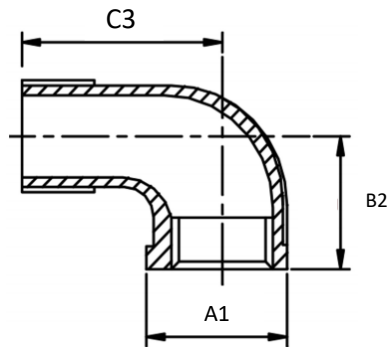

BSP 90 DEGREE STREET ELBOW

SIZE	A1	B2	C3
1/8"	14.5	15.4	23
1/4"	18	17.6	27
3/8"	22	20.5	30
1/2"	27.5	23.5	36
3/4"	33.7	27	41
1"	40	31	48
1.25"	49	37	54.5
1.5"	55	41	60
2"	68	51.5	73
2.5"	85.9	62.5	87
3"	101	79.3	106.5
4"	131.5	100.5	126.3