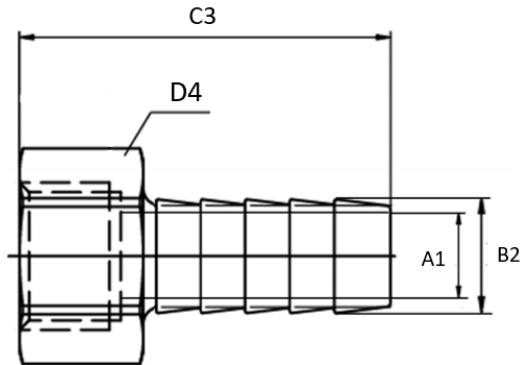

BSP FEMALE HOSETAILS

SIZE THREAD	SIZE B2 HOSE	A1	C3	D4
1/4"	6.3	3	42.5	19
3/8"	9.5	6.5	47	21.4
1/2"	12.7	7.8	61.7	26.7
3/4"	19.05	15	58	31.6
1"	25.40	19.3	66.5	37.8
1 1/4"	31.80	26.8	69.2	47.5
1 1/2"	38.10	32.5	87.1	55
2"	50.8	43.4	90.5	66