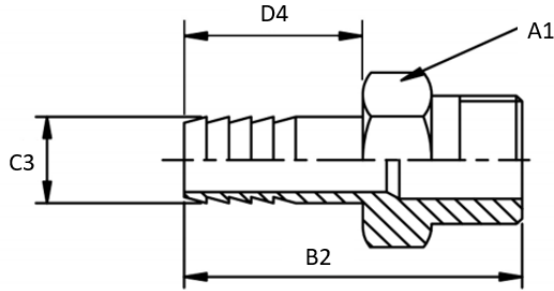

BSP HOSETAILS

SIZE THREAD	SIZE C3 HOSE	A1	B2	D4
1/8"	3.5	13.9	34.9	20
1/8"	5	13.9	40	25
1/4"	6.3	15	38	20
1/4"	8	14.5	47.2	29.2
3/8"	9.5	19	51.5	32
1/2"	12.7	23.2	6.3	38.5
1/2"	16	23.2	6.3	38.8
3/4"	19.05	29	66	38
1"	25.40	34.8	71	42.2
1 1/4"	31.80	45	77.8	46
1 1/2"	38.10	50	89.5	55
2"	50.8	61.3	96.2	59.5
2 1/2"	63.5	78.5	116.5	72
3"	76.2	93.5	128	80.6
4"	101.6	118.5	138	84