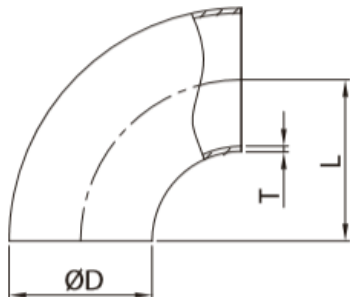

90 Degree Short Bend 1.5XD

SIZE	ØD	L	T
1"	25.4	43.5	1.65
1.5"	38.1	63.5	1.65
2"	50.8	88.5	1.65
2.5"	63.5	113.5	1.65
3"	76.2	133.5	1.65
4"	101.6	173.5	2.1