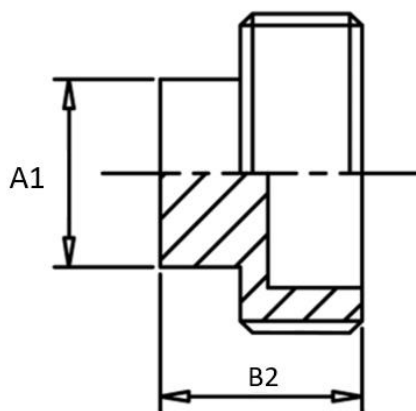

BSP SQUARE HEAD PLUG

SIZE	A1	B2
1/8"	7	15.5
1/4"	8	19
3/8"	9	18
1/2"	10	18.5
3/4"	14	21
1"	17	24
1.25"	20	28
1.5"	23	28
2"	28	34
2.5"	36	38.5
3"	40	41.5
4"	52	51.5